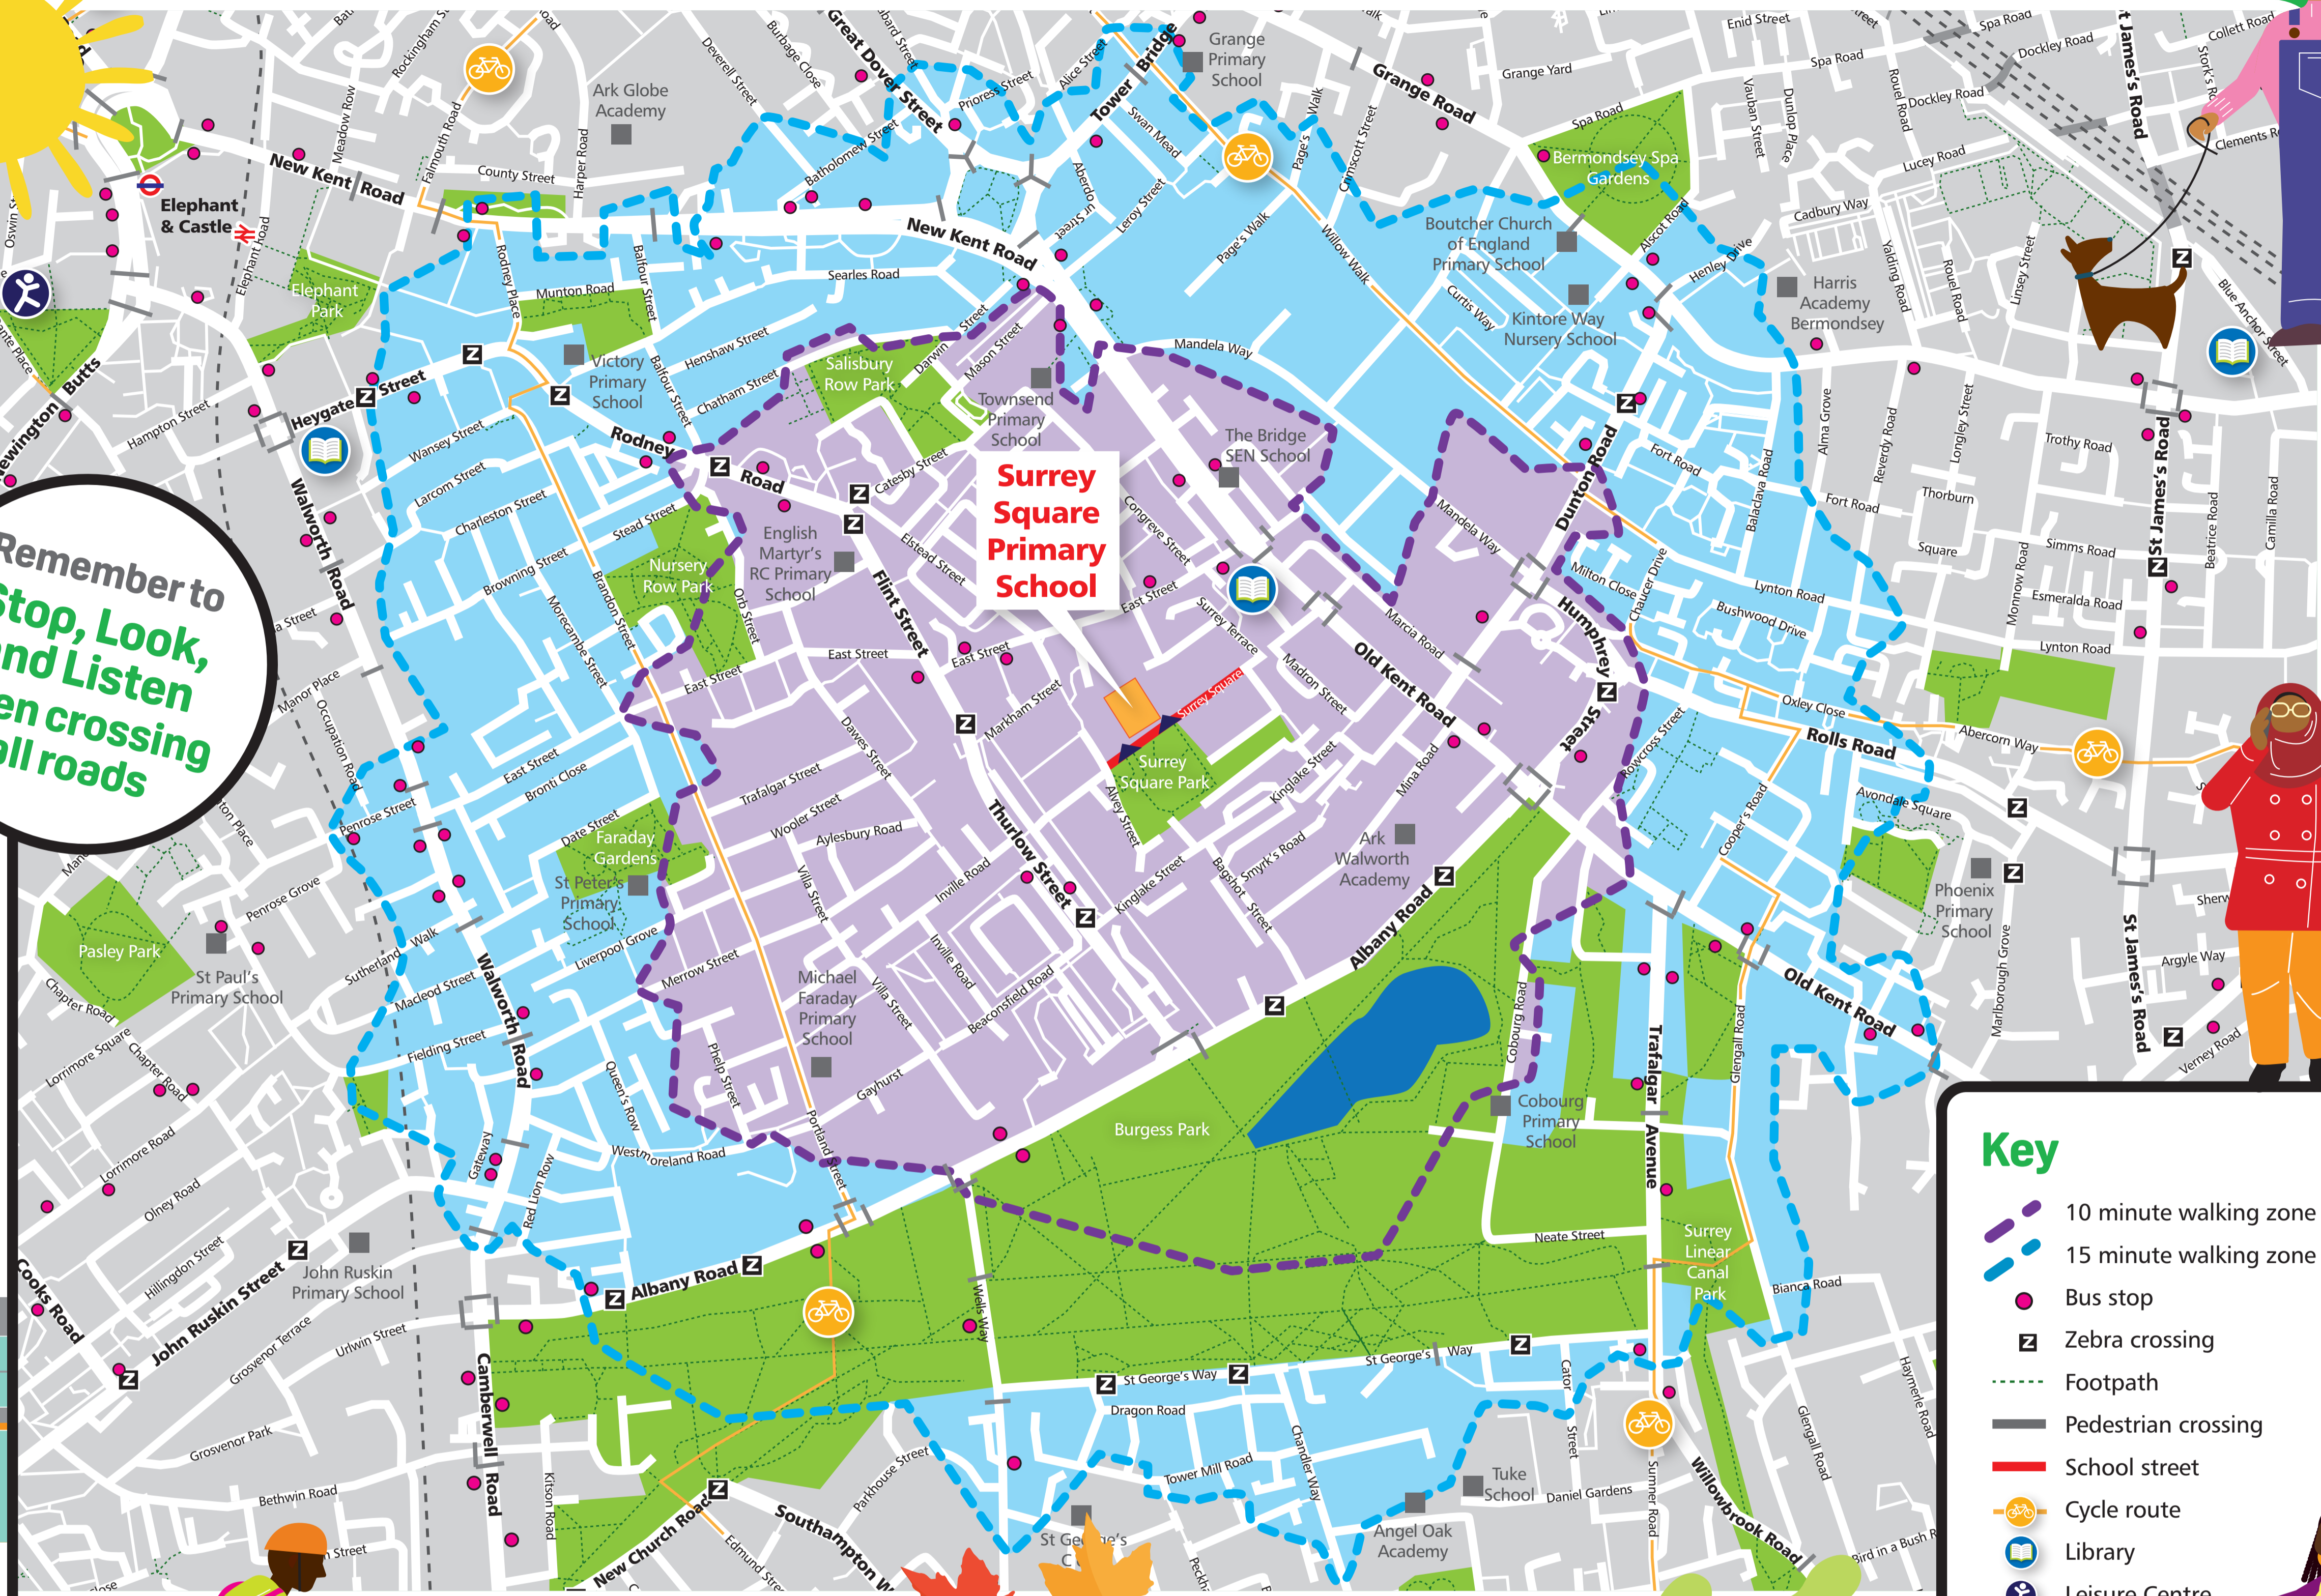

Get active Walk to school

Walking map: Surrey Square Primary School

Walking to school:

- Keeps us fit, healthy and happy
- Teaches us about road safety
- It's better for the environment and keeps our air clean
- It's fun to walk and talk and it's free!

Remember to
**Stop, Look,
and Listen**
when crossing
all roads

Key

- 10 minute walking zone
- 15 minute walking zone
- Bus stop
- Zebra crossing
- Footpath
- Pedestrian crossing
- School street
- Cycle route
- Library
- Leisure Centre

STREETS FOR PEOPLE
LONDON BOROUGH OF SOUTHWARK

www.southwark.gov.uk/school-walking-map

@lb_southwark
 facebook.com/southwarkcouncil
 @southwarkcouncil

PRC0823