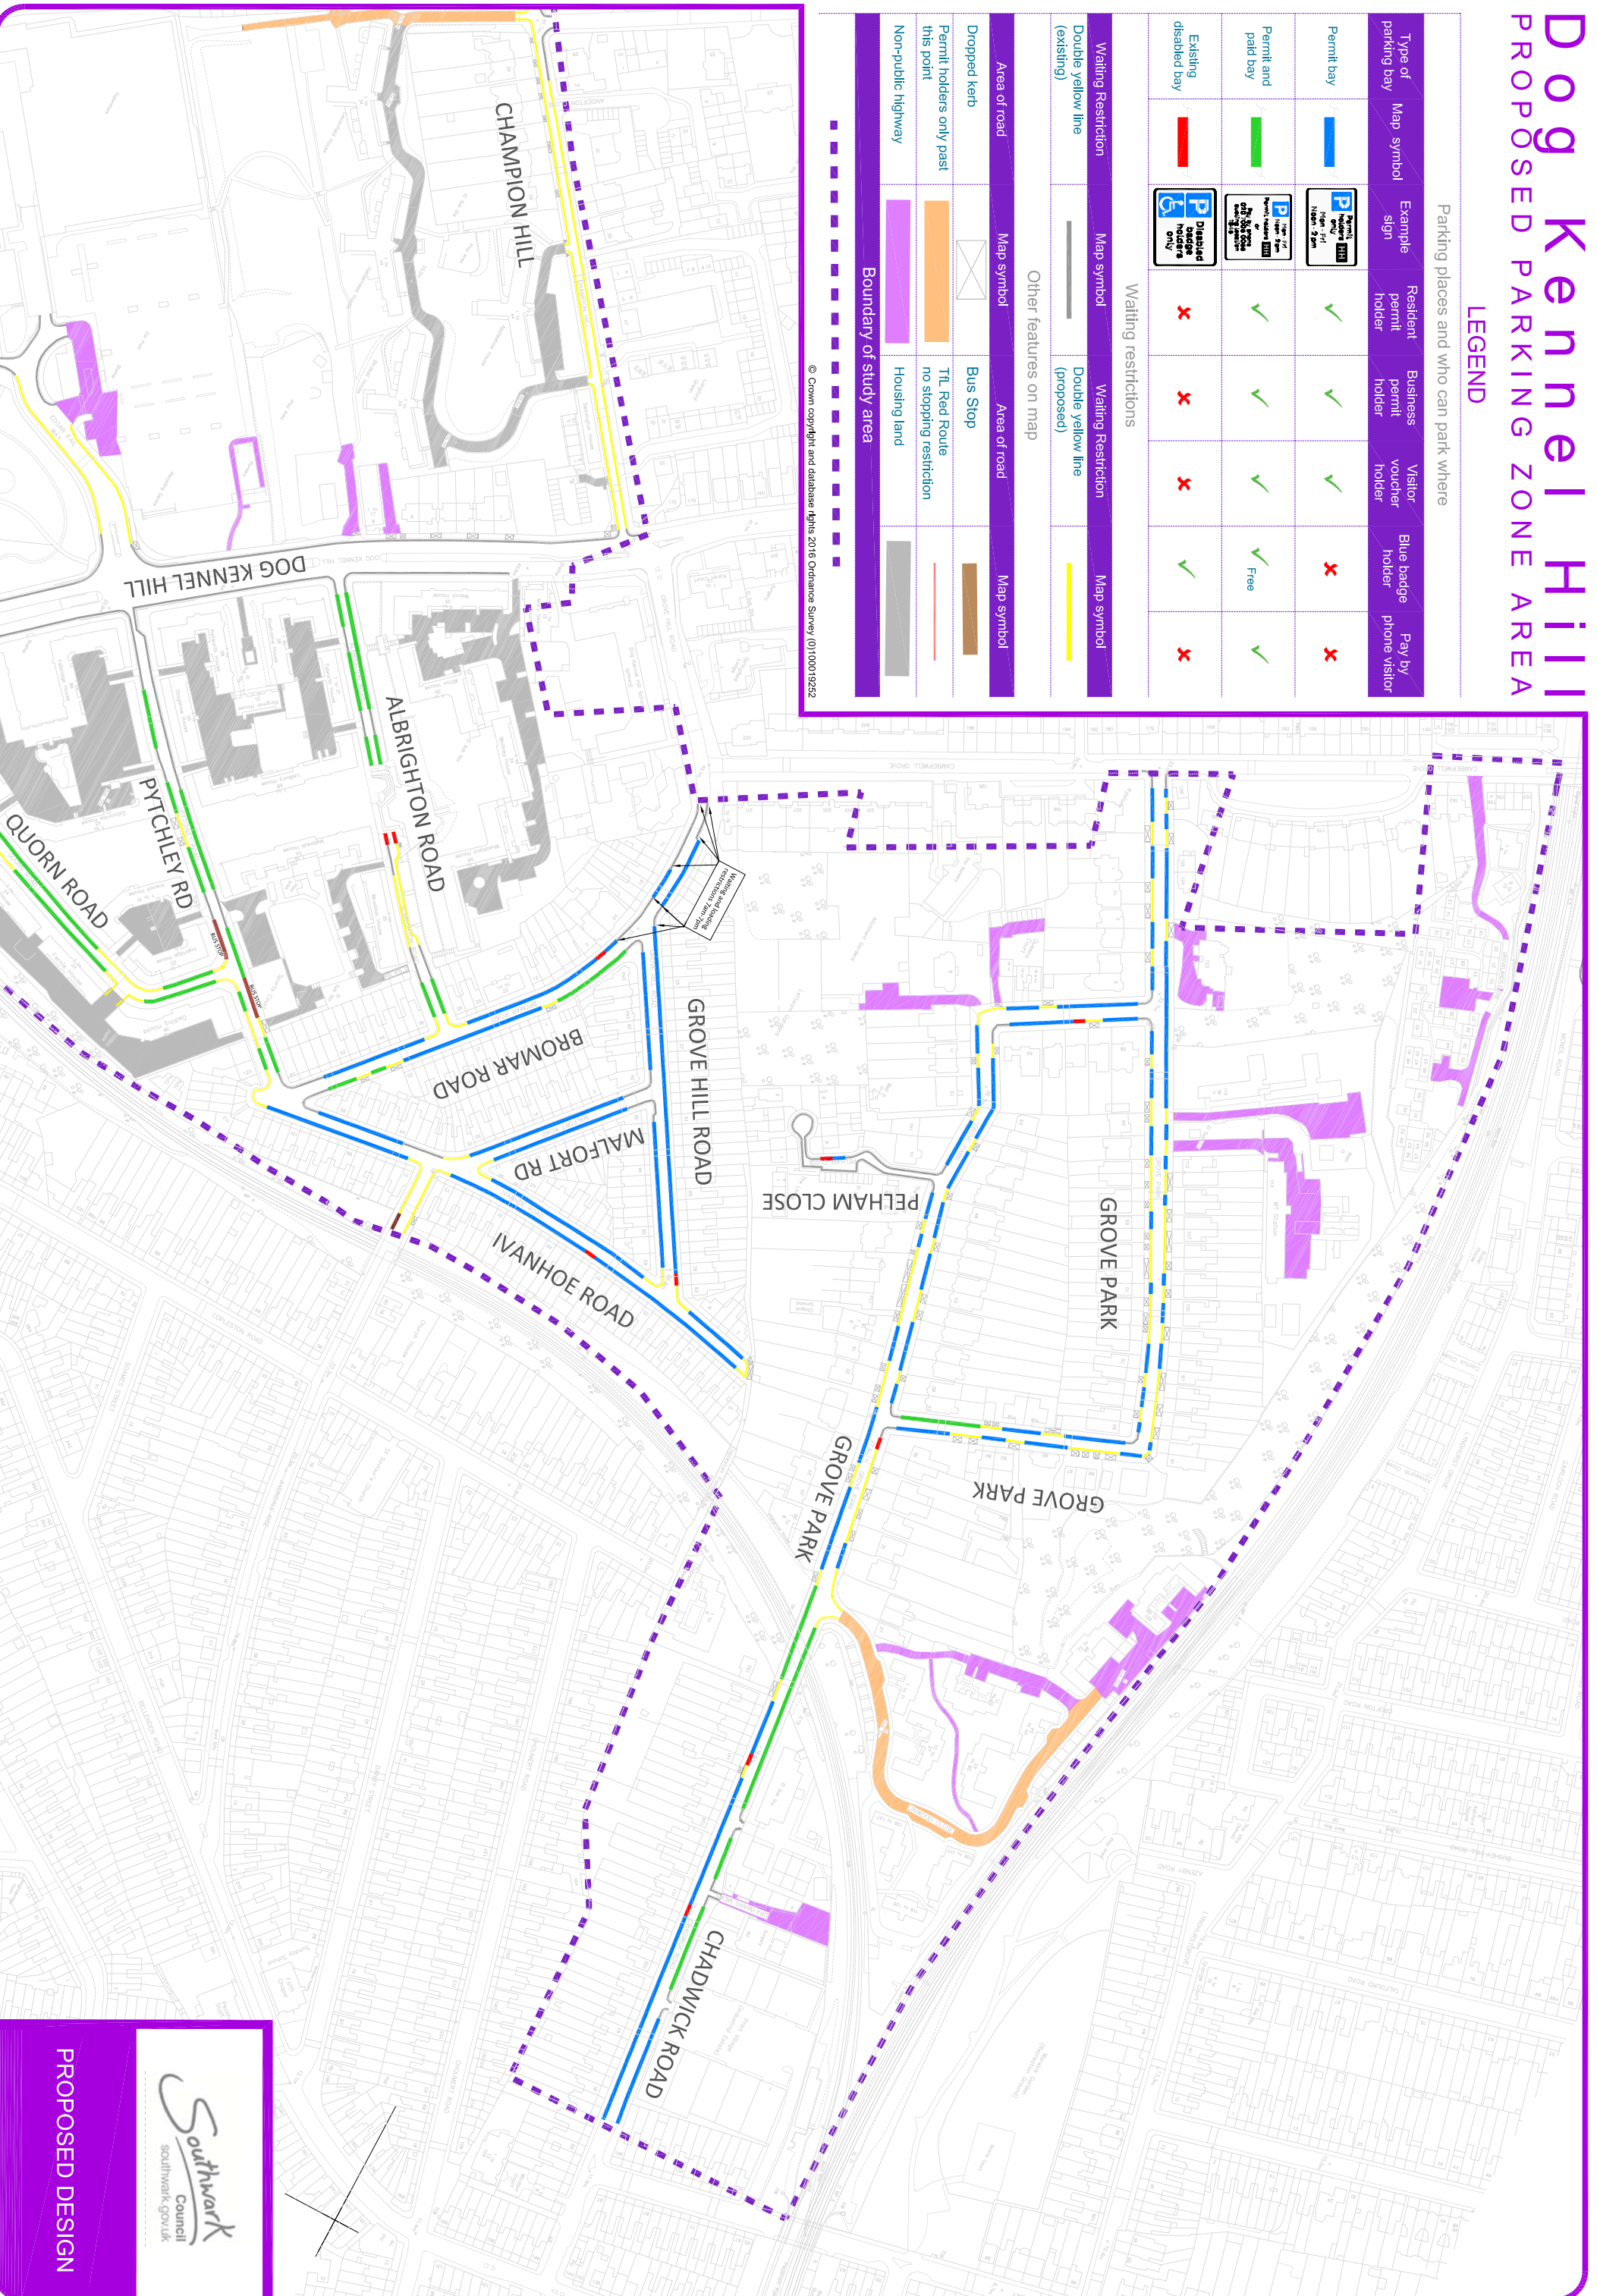

Dog Kennel Hill

PROPOSED PARKING ZONE AREA

LEGEND

Parking places and who can park where

Type of parking bay	Map symbol	Example sign	Resident permit holder	Business permit holder	Visitor voucher holder	Blue badge holder	Pay by phone visitor
Permit bay			✓	✓	✓	✗	✗
Permit and paid bay			✓	✓	✓	Free	✓
Existing disabled bay			✗	✗	✗	✓	✗

Waiting restrictions

Waiting Restriction	Map symbol	Waiting Restriction	Map symbol
Double yellow line (existing)		Double yellow line (proposed)	

Other features on map

Area of road	Map symbol	Area of road	Map symbol
Dropped kerb		Bus Stop	
Permit holders only past this point		TfL Red Route no stopping restriction	
Non-public highway		Housing land	

Boundary of study area

PROPOSED DESIGN