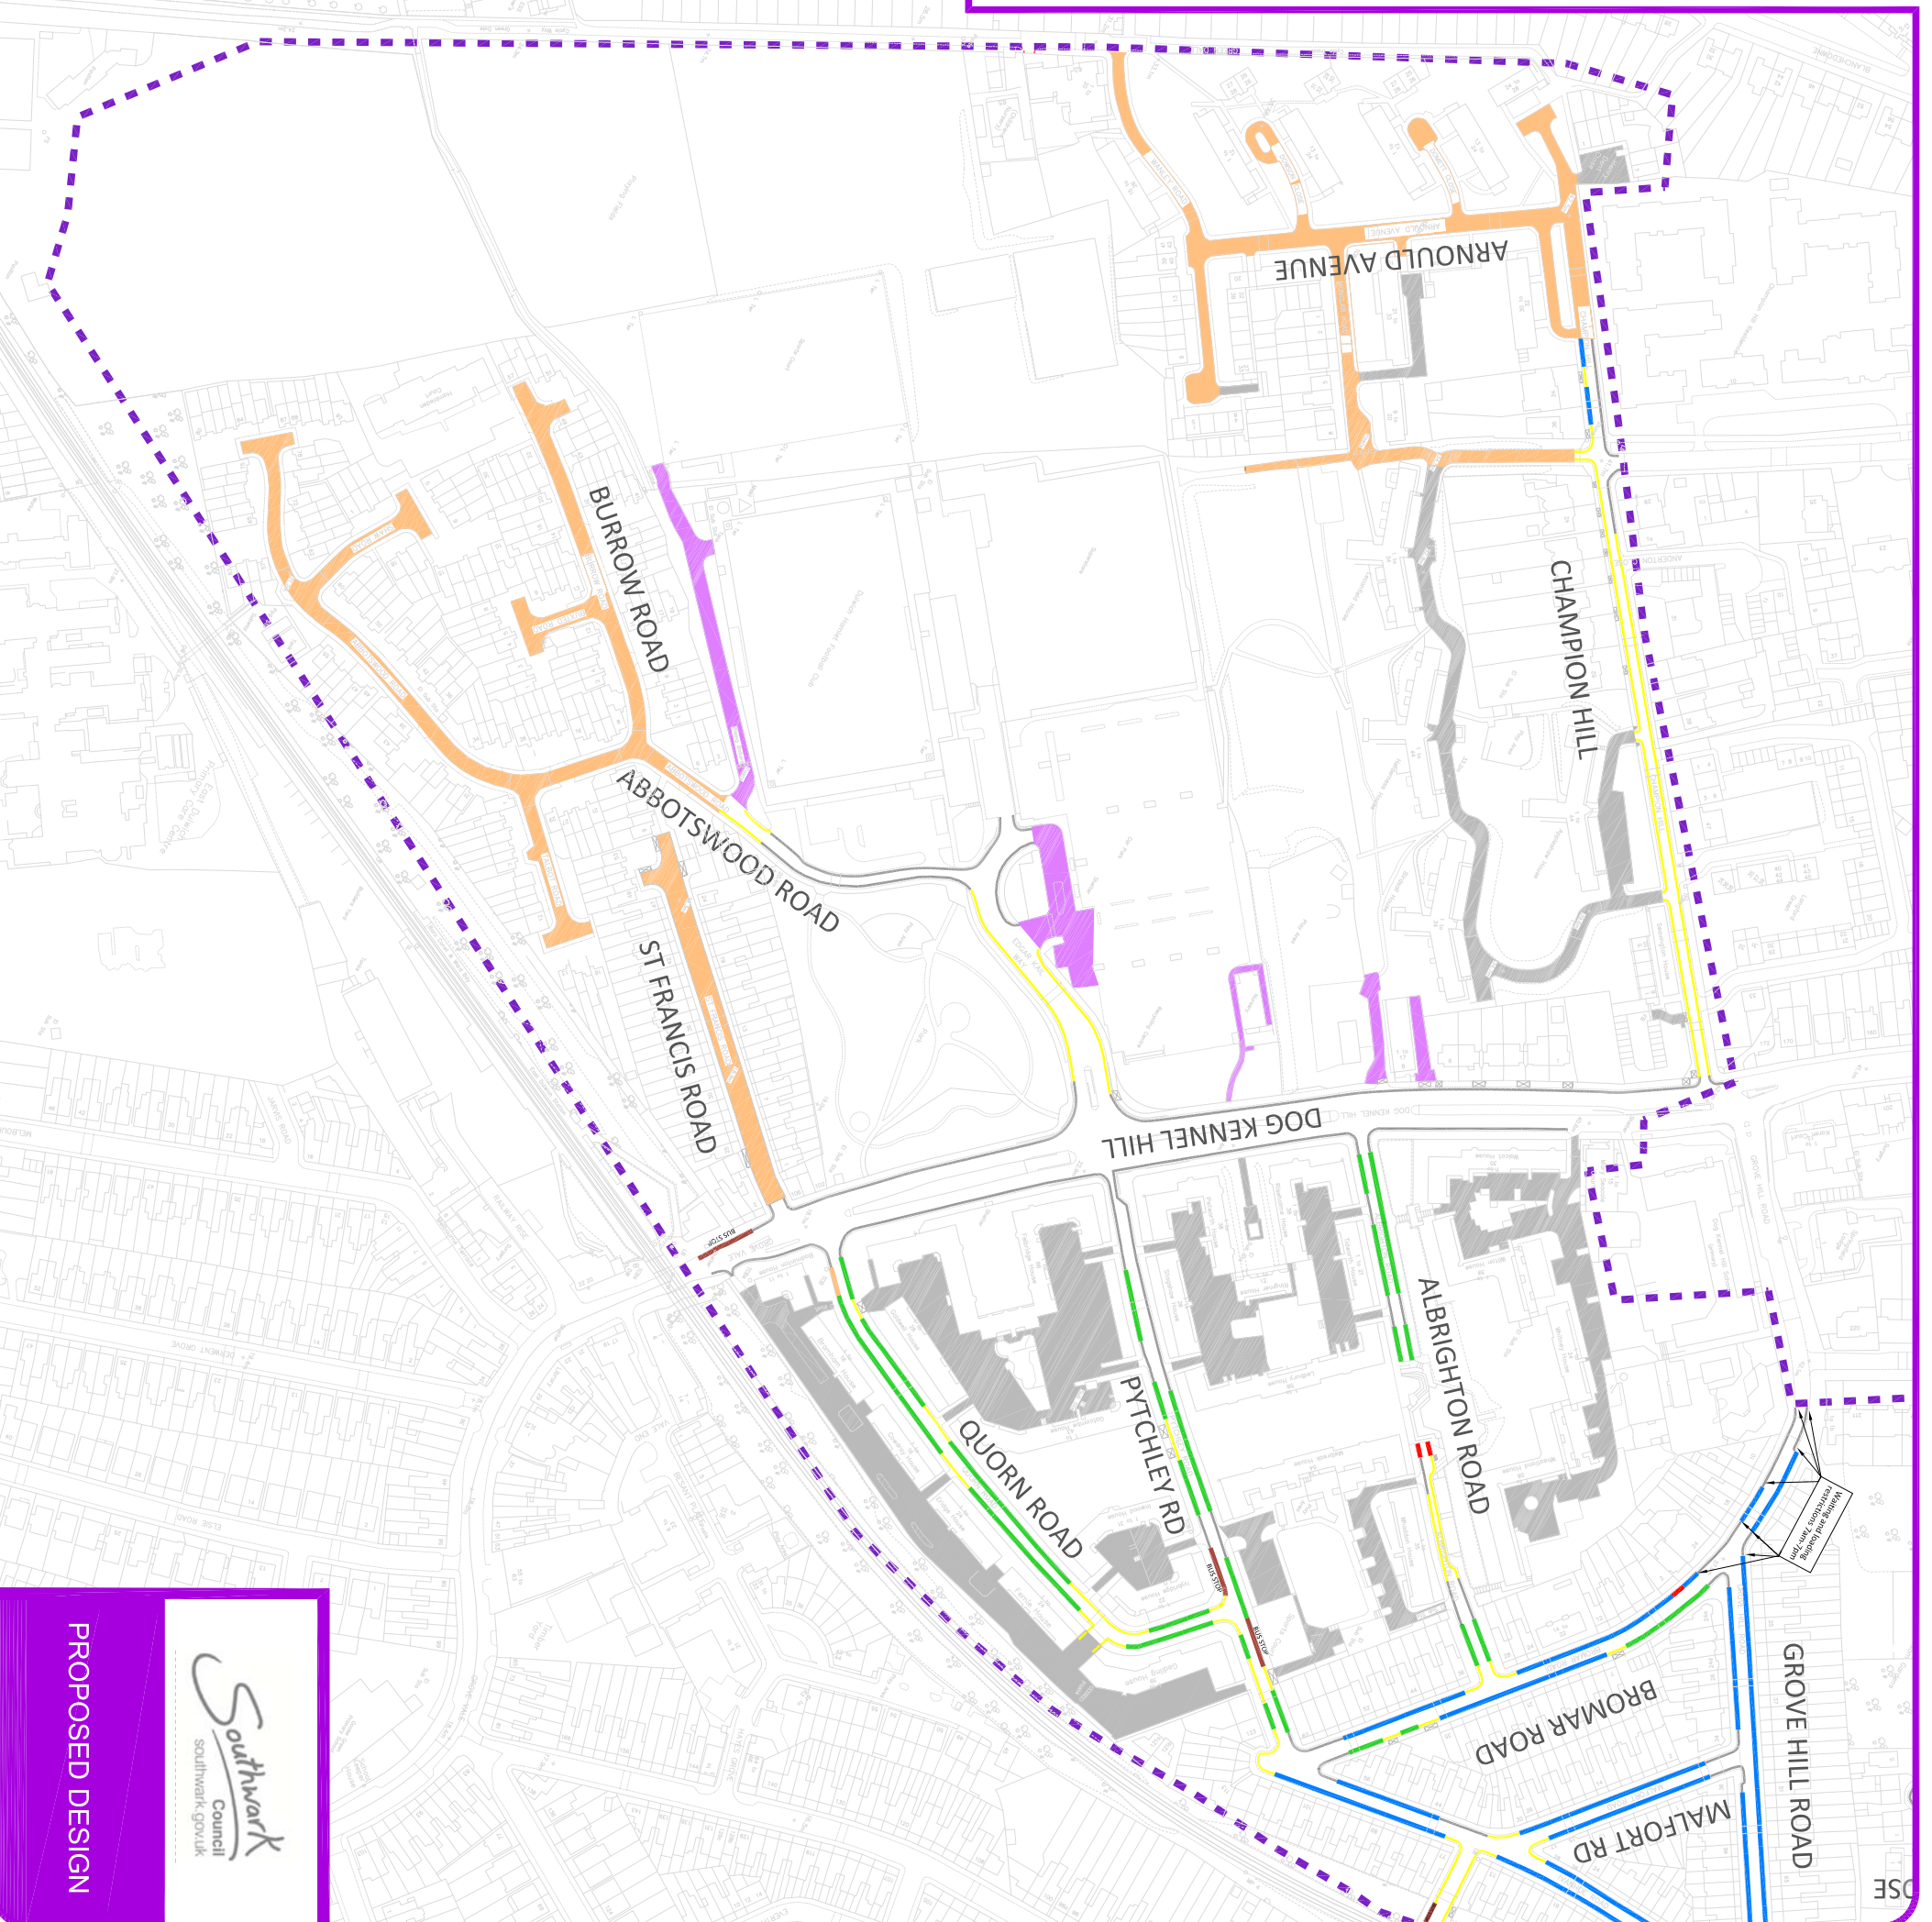

Dog Kennel Hill

PROPOSED PARKING ZONE AREA

LEGEND

Parking places and who can park where

Type of parking bay	Map symbol	Example sign	Resident permit holder	Business permit holder	Visitor voucher holder	Blue badge holder	Pay by phone visitor
Permit bay			✓	✓	✓	✗	✗
Permit and paid bay			✓	✓	✓	Free	✓
Existing disabled bay			✗	✗	✗	✓	✗

Waiting Restriction	Map symbol	Waiting Restriction	Map symbol
Double yellow line (existing)		Double yellow line (proposed)	

Area of road	Map symbol	Area of road	Map symbol
Dropped kerb		Bus Stop	
Permit holders only past this point		TfL Red Route no stopping restriction	
Non-public highway		Housing land	

Boundary of study area

© Crown copyright and database rights 2018 Ordnance Survey (0100019252)

PROPOSED DESIGN