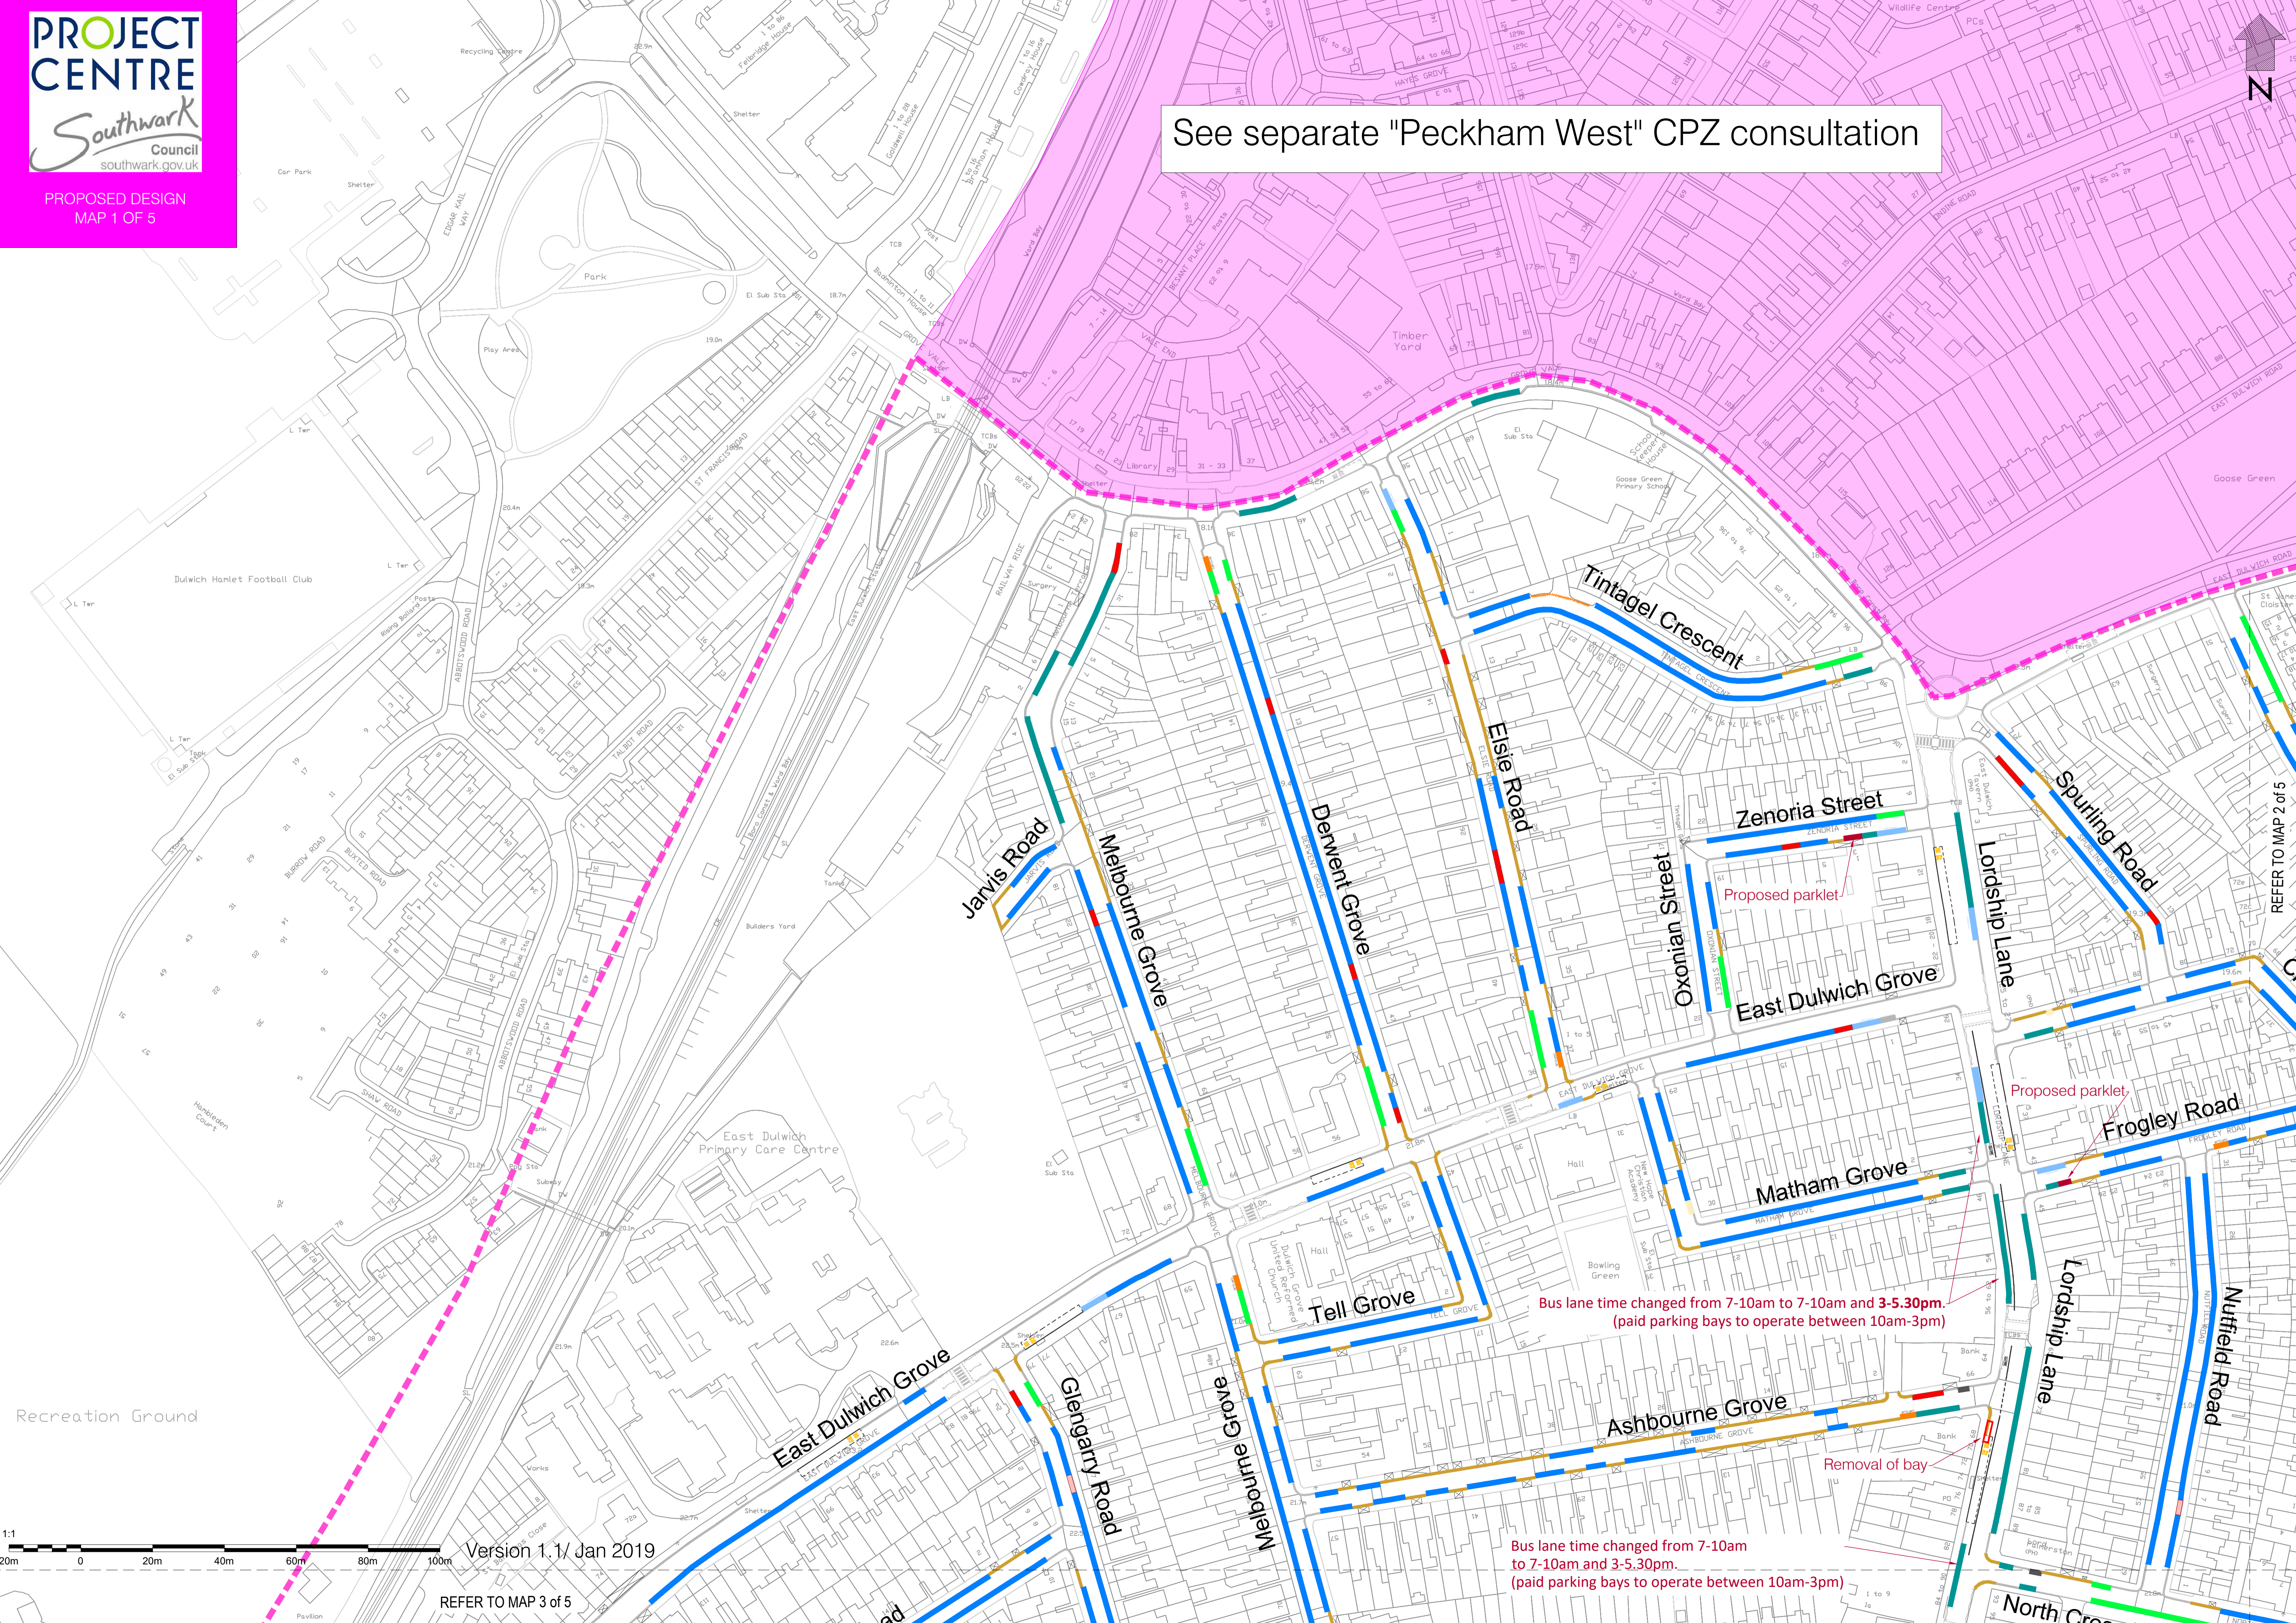

See separate "Peckham West" CPZ consultation

Version 1.1/ Jan 2019

REFER TO MAP 3 of 5

Bus lane time changed from 7-10am to 7-10am and 3-5.30pm.
(paid parking bays to operate between 10am-3pm)

Bus lane time changed from 7-10am to 7-10am and 3-5.30pm.
(paid parking bays to operate between 10am-3pm)

Removal of bay

Proposed parklet

Proposed parklet

REFER TO MAP 2 of 5