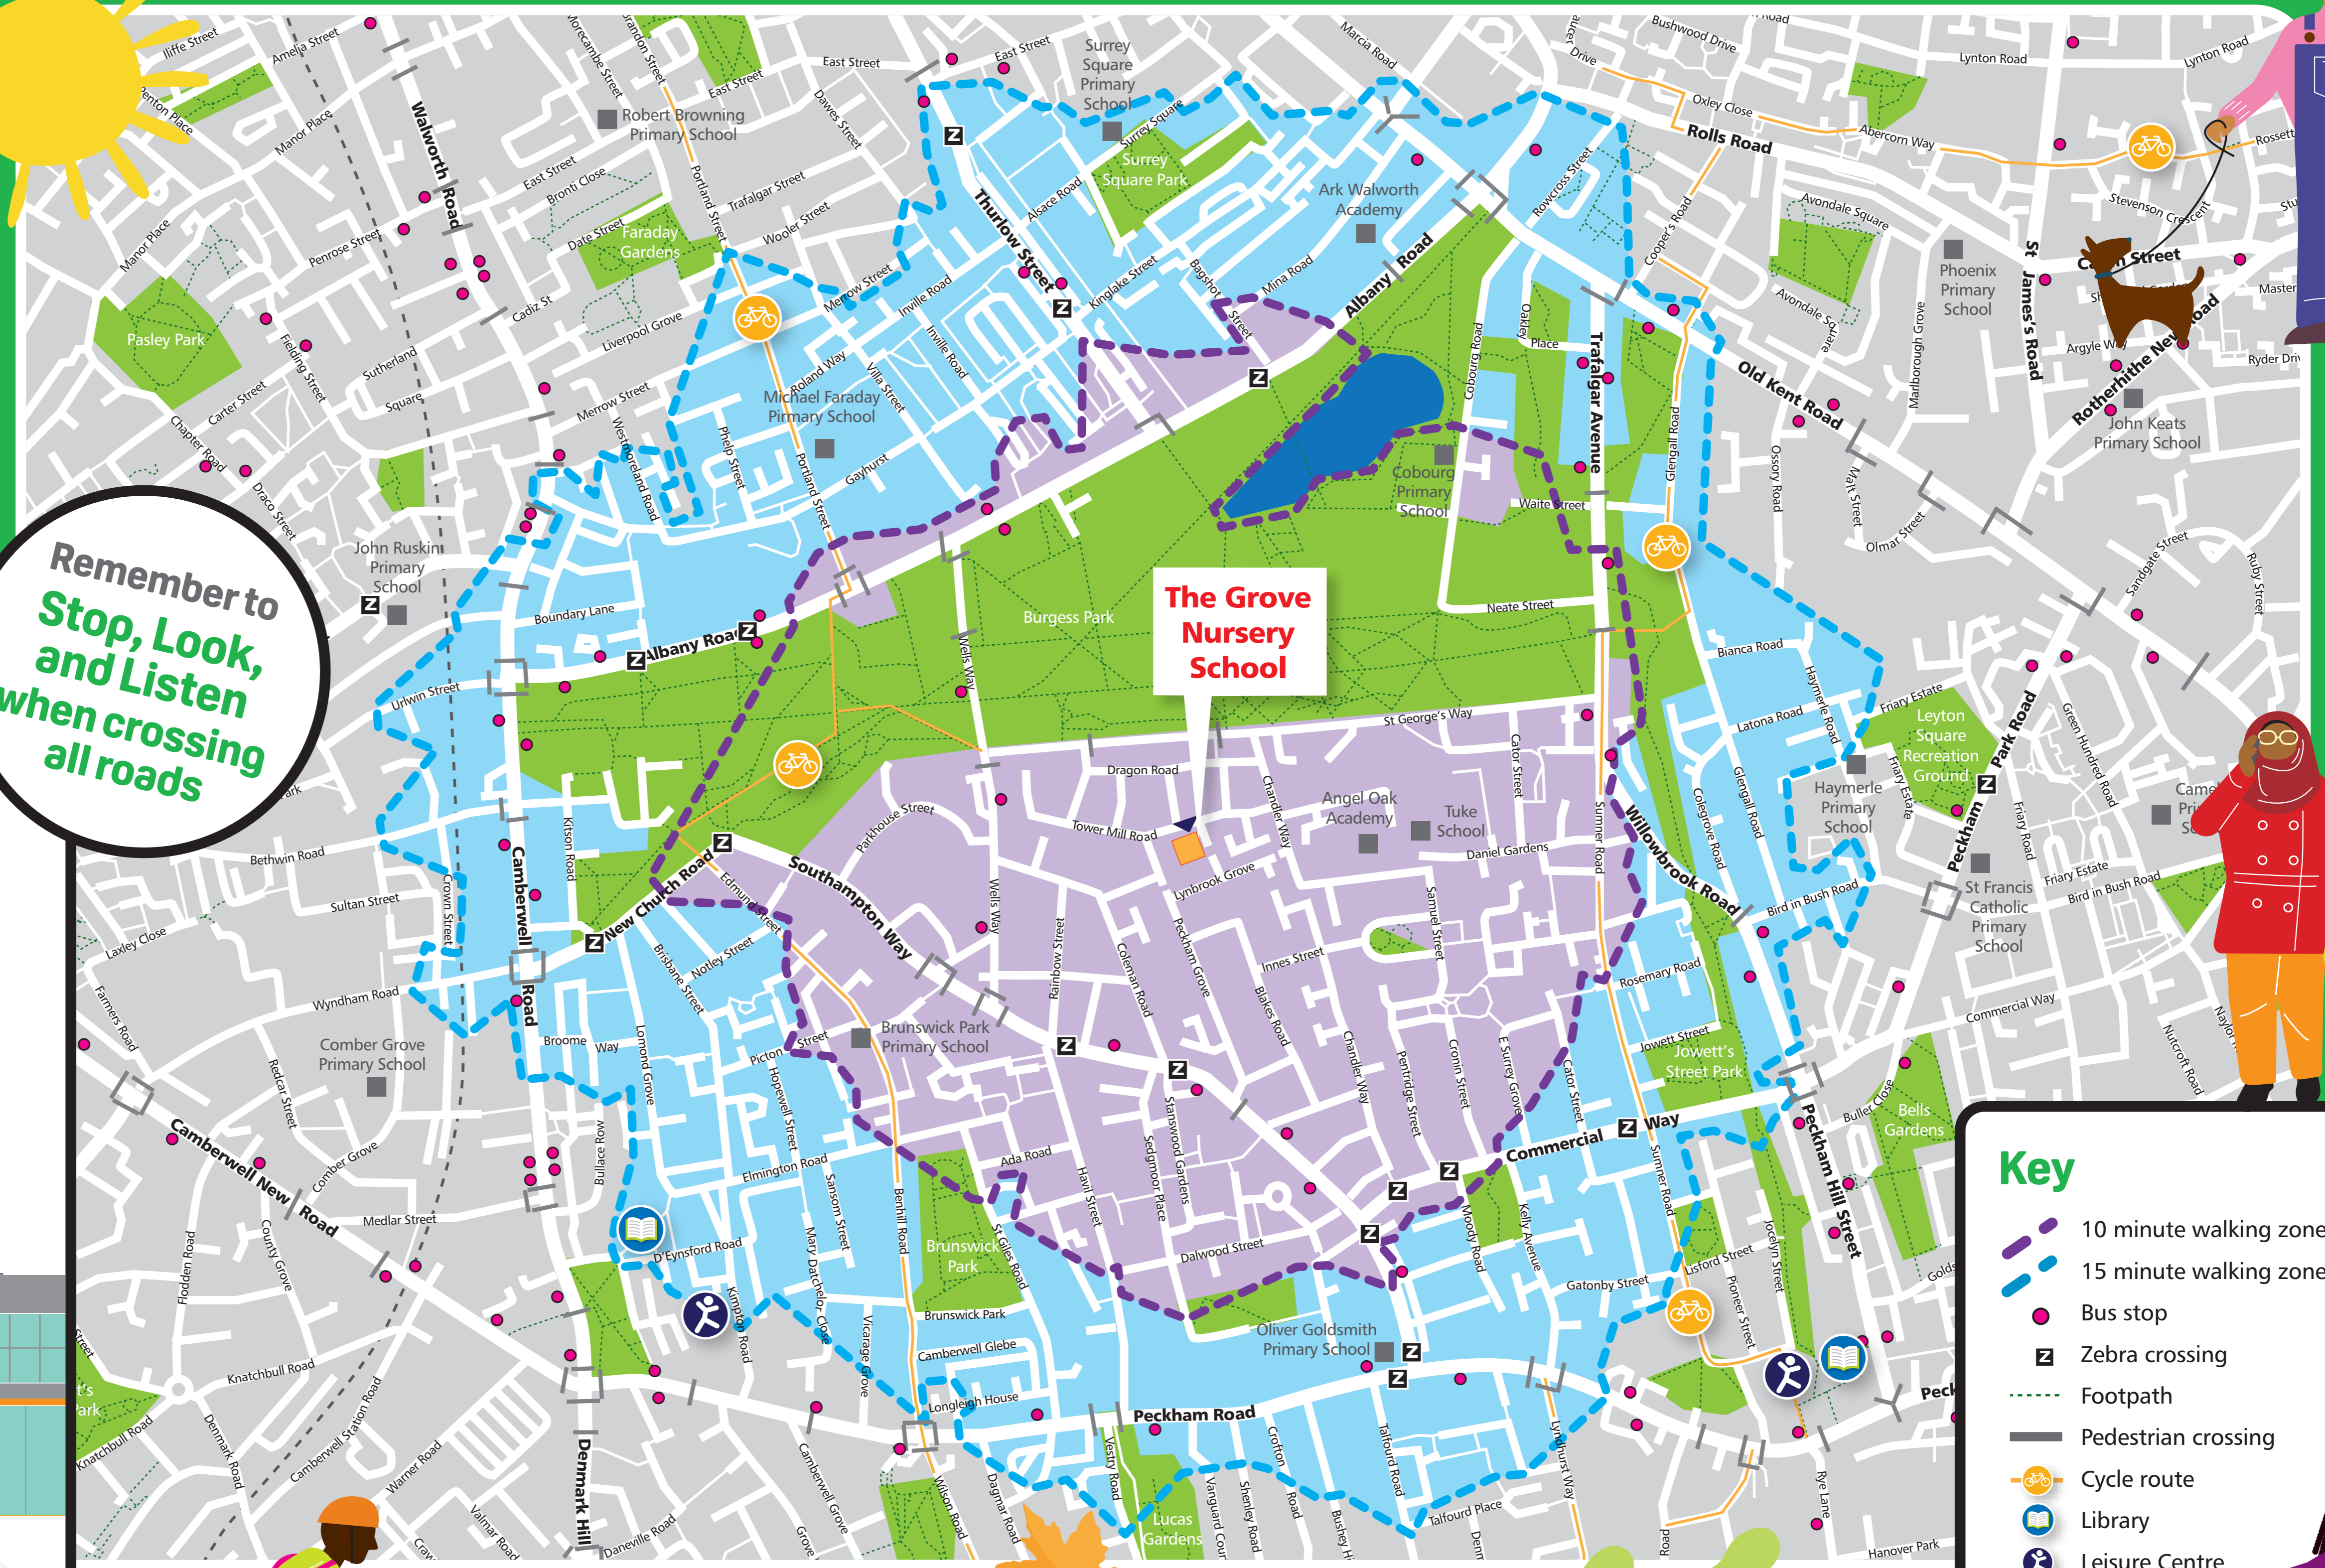

Get active Walk to school

Walking map: The Grove Nursery School

Walking to school:

- Keeps us fit, healthy and happy
- Teaches us about road safety
- It's better for the environment and keeps our air clean
- It's fun to walk and talk and it's free!

Remember to
**Stop, Look,
and Listen**
when crossing
all roads

Key

- 10 minute walking zone
- 15 minute walking zone
- Bus stop
- Zebra crossing
- Footpath
- Pedestrian crossing
- Cycle route
- Library
- Leisure Centre

STREETS FOR PEOPLE
LONDON BOROUGH OF SOUTHWARK

www.southwark.gov.uk/school-walking-map